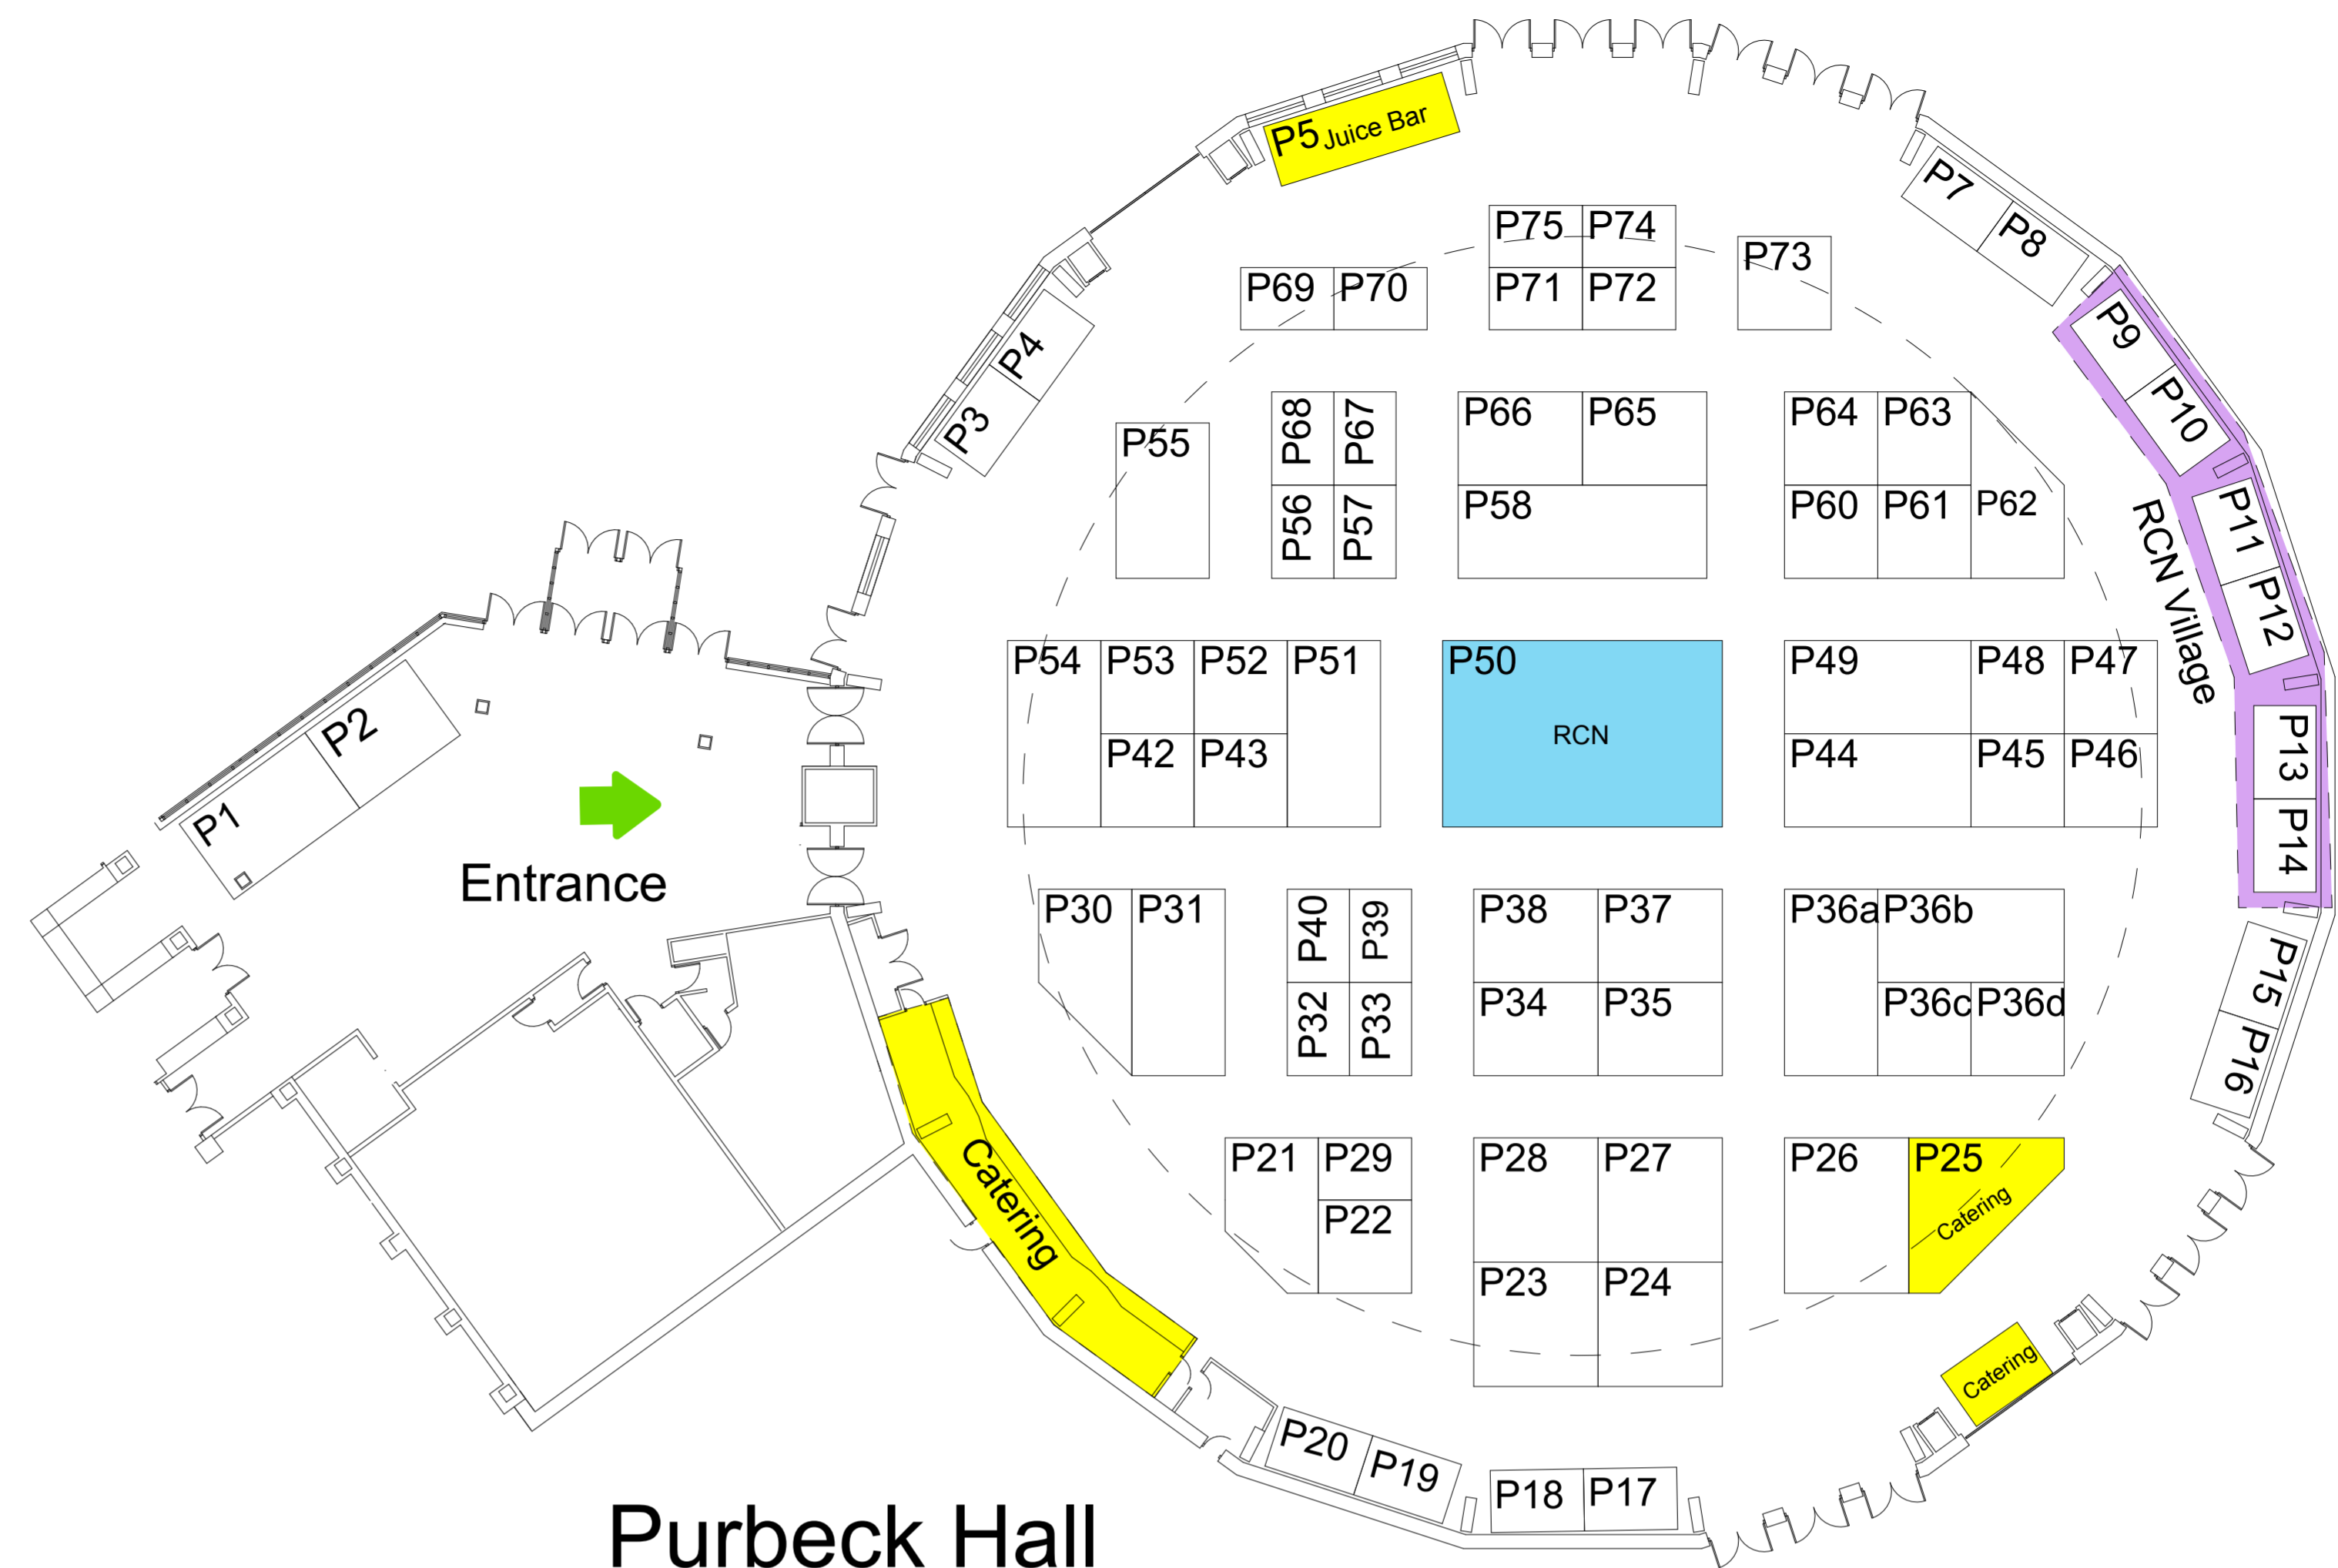

RCN Congress Exhibition

Bournemouth International Centre

26th-28th April 2010

Solent Hall

Purbeck Hall